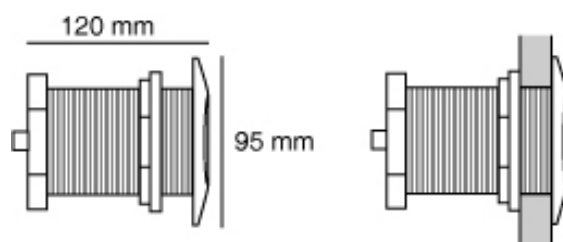

Applicazione:	Acciaio, Legno, Fibra di vetro o Vetroresina		
Lampada:	4 led da 1 watt		
Durata:	+ 10.000 ore		
Colore e gradi Kelvin:	Bianca - 6.700/7.000 °K Blu - 25.000 °K		
Materiale della lente:	Vetro, resistente all'acqua ed alle vibrazioni		
Spessore:	5 mm		
Lumen:	Bianco: ogni led 45-55 LM, Totale 168 LM Blu: ogni led 13 LM, Totale 45LM		
Potenza:	4 Watt		
Corpo del faro:	Acciaio inox 316		
Dimensioni:	12 cm x 9.5 cm x 9.5 cm		
Peso:	1.50 Kg		
Codice / prezzo:	UL/1W	12V	Led bianchi € 288.00
	UL/1B	12V	Led blu € 288.00
	UL/2W	24V	Led bianchi € 288.00
	UL/2B	24V	Led blu € 288.00

Application for:	Steel, GRP, Fiber glass, or Wood hulls																
Lamp:	4pcs 1 watt led																
Life lenght:	+ 10.000 hours																
Kelvin color temperature:	White – 6.700/7.000 °K Blue – 25.000 °K																
Material of the lens:	Glass, water and vibrations resistant																
Thickness:	5 mm																
Lumen:	White: each pc led 45-55 LM, Total 168 LM Blue: each pc led 13 LM, Total 45 LM																
Power:	4 Watt																
Casing material:	316 stainless steel																
Dimensions:	12 cm x 9.5 cm x 9.5 cm																
Weight:	1.50 Kg																
Code / price:	<table border="0"> <tr> <td>UL/1W</td> <td>12V</td> <td>White led</td> <td>€ 288.00</td> </tr> <tr> <td>UL/1B</td> <td>12V</td> <td>Blue led</td> <td>€ 288.00</td> </tr> <tr> <td>UL/2W</td> <td>24V</td> <td>White led</td> <td>€ 288.00</td> </tr> <tr> <td>UL/2B</td> <td>24V</td> <td>Blue led</td> <td>€ 288.00</td> </tr> </table>	UL/1W	12V	White led	€ 288.00	UL/1B	12V	Blue led	€ 288.00	UL/2W	24V	White led	€ 288.00	UL/2B	24V	Blue led	€ 288.00
UL/1W	12V	White led	€ 288.00														
UL/1B	12V	Blue led	€ 288.00														
UL/2W	24V	White led	€ 288.00														
UL/2B	24V	Blue led	€ 288.00														