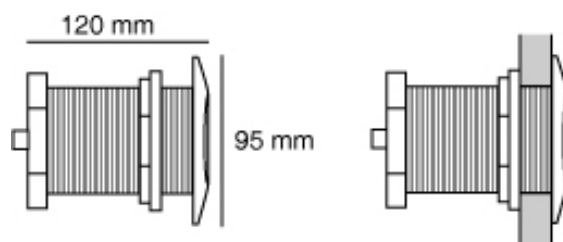

Applicazione:	Acciaio, Legno, Fibra di vetro o Vetroresina		
Lampada:	4 led da 1 watt		
Durata:	+ 10.000 ore		
Colore e gradi Kelvin:	Bianca - 6.700/7.000 °K Blu - 25.000 °K		
Materiale della lente:	Vetro, resistente all'acqua ed alle vibrazioni		
Spessore:	5 mm		
Lumen:	Bianco: ogni led 45-55 LM, Totale 168 LM Blu: ogni led 13 LM, Totale 45LM		
Potenza:	4 Watt		
Corpo del faro:	Acciaio inox 316		
Dimensioni:	12 cm x 9.5 cm x 9.5 cm		
Peso:	1.50 Kg		
Codice / prezzo:	UL/1W	12V	Led bianchi € 288.00
	UL/1B	12V	Led blu € 288.00
	UL/2W	24V	Led bianchi € 288.00
	UL/2B	24V	Led blu € 288.00

Application for:	Steel, GRP, Fiber glass, or Wood hulls																
Lamp:	4pcs 1 watt led																
Life lenght:	+ 10.000 hours																
Kelvin color temperature:	White – 6.700/7.000 °K Blue – 25.000 °K																
Material of the lens:	Glass, water and vibrations resistant																
Thickness:	5 mm																
Lumen:	White: each pc led 45-55 LM, Total 168 LM Blue: each pc led 13 LM, Total 45 LM																
Power:	4 Watt																
Casing material:	316 stainless steel																
Dimensions:	12 cm x 9.5 cm x 9.5 cm																
Weight:	1.50 Kg																
Code / price:	<table border="0"> <tr> <td>UL/1W</td> <td>12V</td> <td>White led</td> <td>€ 288.00</td> </tr> <tr> <td>UL/1B</td> <td>12V</td> <td>Blue led</td> <td>€ 288.00</td> </tr> <tr> <td>UL/2W</td> <td>24V</td> <td>White led</td> <td>€ 288.00</td> </tr> <tr> <td>UL/2B</td> <td>24V</td> <td>Blue led</td> <td>€ 288.00</td> </tr> </table>	UL/1W	12V	White led	€ 288.00	UL/1B	12V	Blue led	€ 288.00	UL/2W	24V	White led	€ 288.00	UL/2B	24V	Blue led	€ 288.00
UL/1W	12V	White led	€ 288.00														
UL/1B	12V	Blue led	€ 288.00														
UL/2W	24V	White led	€ 288.00														
UL/2B	24V	Blue led	€ 288.00														